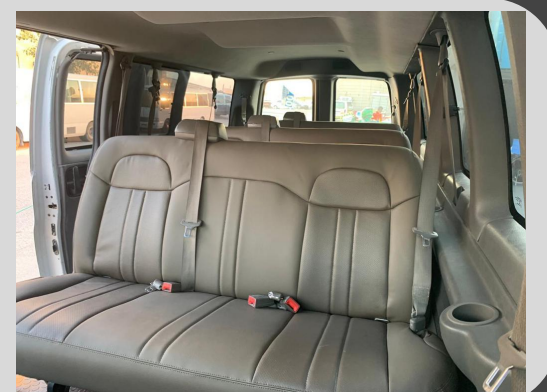

CREW & EQUIPMENT VAN FOR HIRE

The Perfect Transporter for your Production

ONLY
AED 550
PER DAY

HIGHLIGHTS

- ❖ 10 Crew + 1 Driver
- ❖ Great for Client / Agency
- ❖ Comprehensive Passenger insurance
- ❖ Removable Seats for Equipment
- ❖ Travel speed up to 160km/h
- ❖ No distance limitations
- ❖ Cruise Control
- ❖ Arrives with Fuel, Returns with Fuel

SPACIOUS AND
COMFORTABLE
INTERIOR

REMOVABLE
SEATS FOR
EQUIPMENT

 Chat on WhatsApp

050 551 6965

PICTURES

 Chat on WhatsApp

050 551 6965